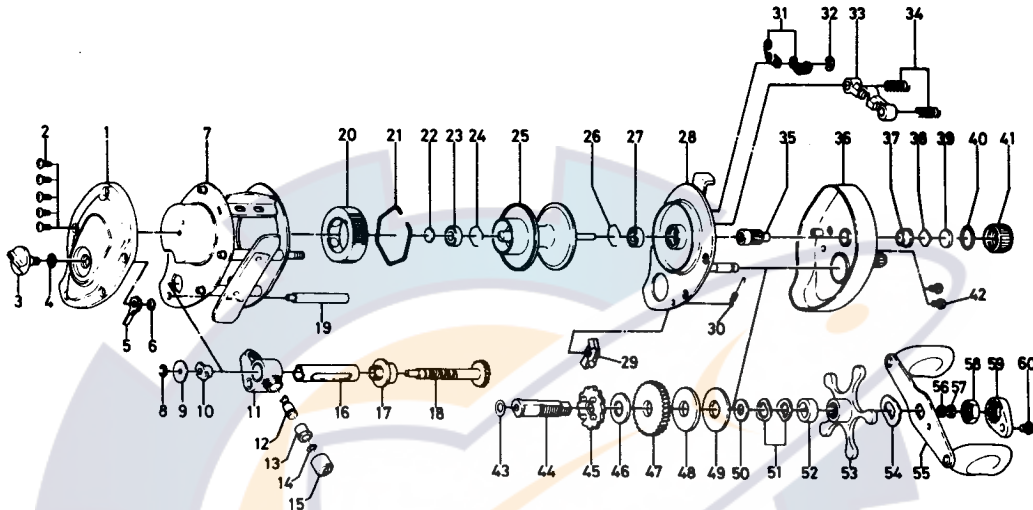

**BAIT CASTING REEL PMF-1000/1500**

Key No.	Parts No.	Parts Name
1	B54-1201	Left side cover
2	B36-0401	Left side cover screw
3	B54-1601	Brake adjusting knob
4	637-0601	"O" ring
5	B54-1701	Brake adjusting gear
6	320-4202	Brake adjusting gear retainer
7	B54-1901	Frame
8	320-5901	Worm shaft retainer
9	376-1801	Worm shaft holder washer
10	B36-1201	Worm shaft holder
11	782-8801	Line guide
12	121-4211	Line guide pin
13	022-2901	Line guide pin holder
14	375-4100	Line guide washer
15	342-4801	Line guide nut
16	B36-2601	Worm shield
17	022-2201	Shield bush
18	B36-3101	Worm shaft
19	B36-4401	Frame post
20	B54-2701	Magnet holder
21	B54-3201	Magnet holder ret. ring
22	375-7405	Bearing metal washer
23	B35-8501	Ball bearing
24	B42-1601	Ball bearing retainer
25	B54-3301	Spool
26	B42-1601	Ball bearing retainer
27	B35-8601	Ball bearing
28	B35-7402	Set plate
29	B45-6001	Anti-reverse claw
30	B35-8901	Anti-reverse claw spring
31	B36-9101	Set plate spring
32	320-1402	Clutch ret. ring
33	B35-9001	Pinion yoke
34	144-7101	Pinion yoke spring
35	B35-9101	Pinion gear

Key No.	Parts No.	Parts Name
36	B51-0709	Right side cover
37	B35-7201	Bush
38	B17-5401	Ball bearing ret. washer
39	B17-5501	Bearing metal washer
40	171-5201	"O" ring
41	B35-7304	Right spool cap
42	B36-0401	Right side cover screw
43	373-7611	Gear shaft washer A
44	B35-9602	Gear shaft
45	B35-9701	Ratchet
46	375-7102	Gear shaft washer B
47	B36-0101	Drive gear
48	B36-0202	Drag washer A
49	B36-0301	Drag washer B
50	373-7807	Drag washer C
51	150-8901	Spring washer
52	634-5801	Bush
53	B36-0501	Star drag
54	150-9001	Handle washer
55	B46-5801	Handle
56	B41-1701	Handle nut washer
57	320-8202	Handle nut retainer
58	B43-3601	Handle nut
59	B43-3901	Handle nut plate
60	351-1801	Handle nut plate screw

**PMF1500 Special Parts**

Key No.	Parts No.	Parts Name
7	B54-3501	Frame
16	B36-4101	Worm shield
18	B36-3102	Worm shaft
25	B54-5901	Spool
36	B51-0710	Right side cover

6Y0246010